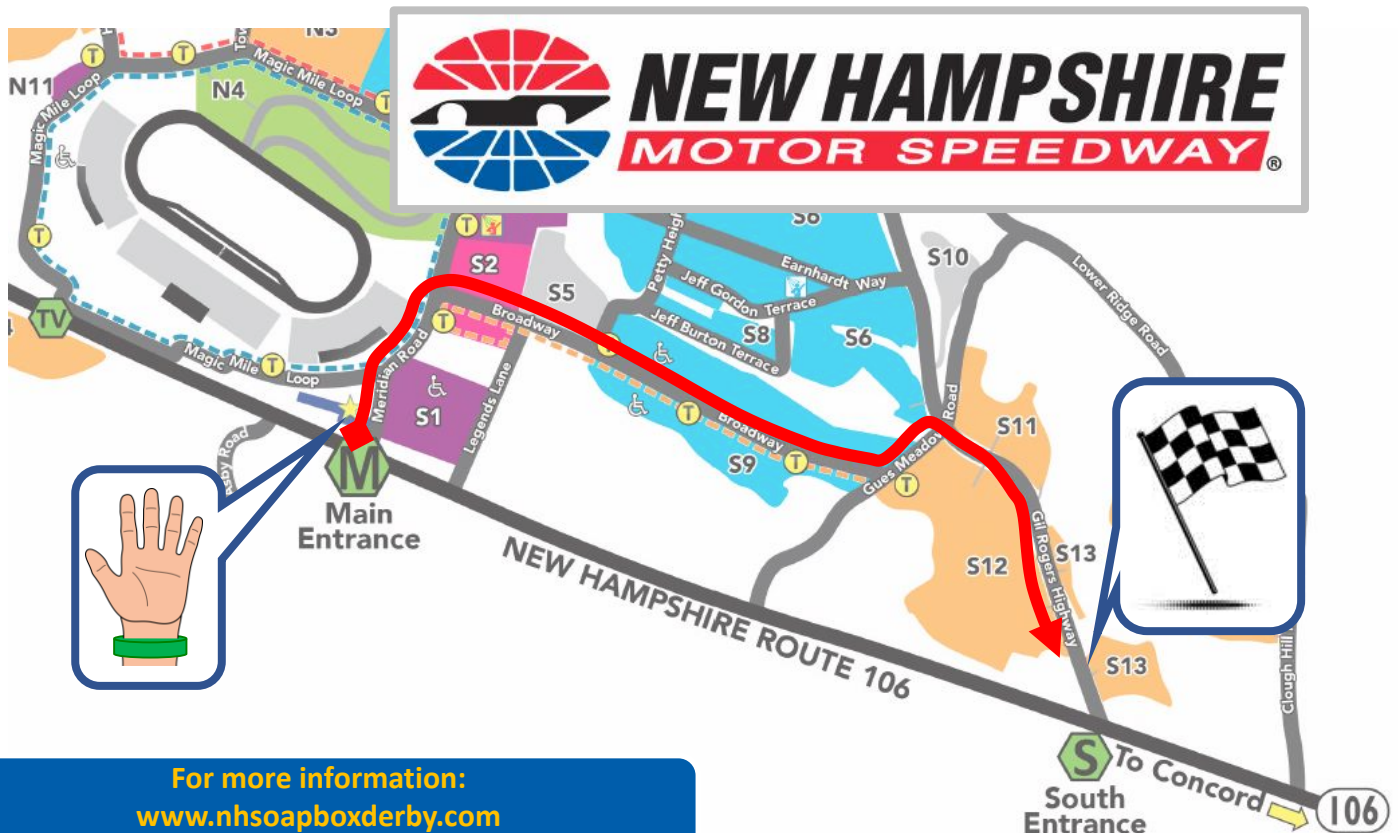

Rally Event Information

May 6 and 7, 2017

at the New Hampshire Motor Speedway
Loudon, NH

Racing from 9:00 AM to ~3:00 PM. **Free for spectators.** Two races on Saturday and two on Sunday. One double and one single elimination race each day. Divisions: Stock (ages 7-13 yrs.), Super Stock (ages 9-18 yrs.), Masters (ages 10-20 yrs.). Rally participants accumulate raking points for Region 10 to become eligible to compete in the Championship races in Akron, Ohio in July. This event is also an opportunity to practice for the Local Championship in June.

All families and spectators need to check in at the NH Motor Speedway Main Entrance Security Office for a wrist band. This is the only entrance to the track. Then follow the signs along the campus roads to lot S13. The race course is on the "5 Lane Highway" at the South Entrance road behind the [Red Apple Shell Gas Station](#). These gates are closed for the event. Thank you in advance for your cooperation.