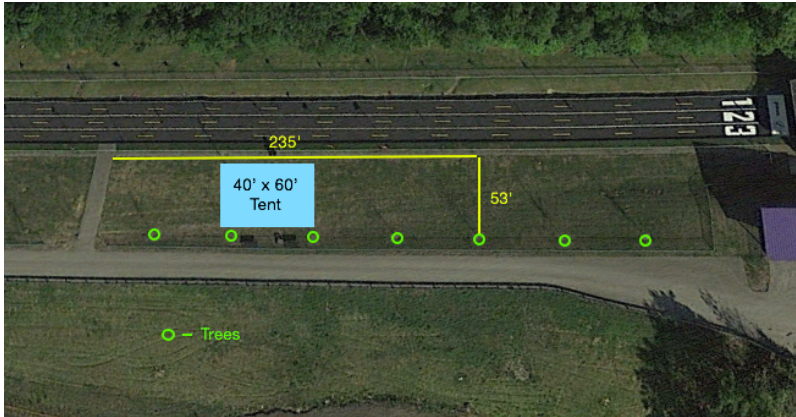

SOAP BOX DERBY®

40' x 60' Tent Layout

Seating for 192 people

24 round tables

8 people per table

120" round linen will hang to the floor

108" round linen will create a 24" drop over the table

96" round linen will create an 18" drop over the table