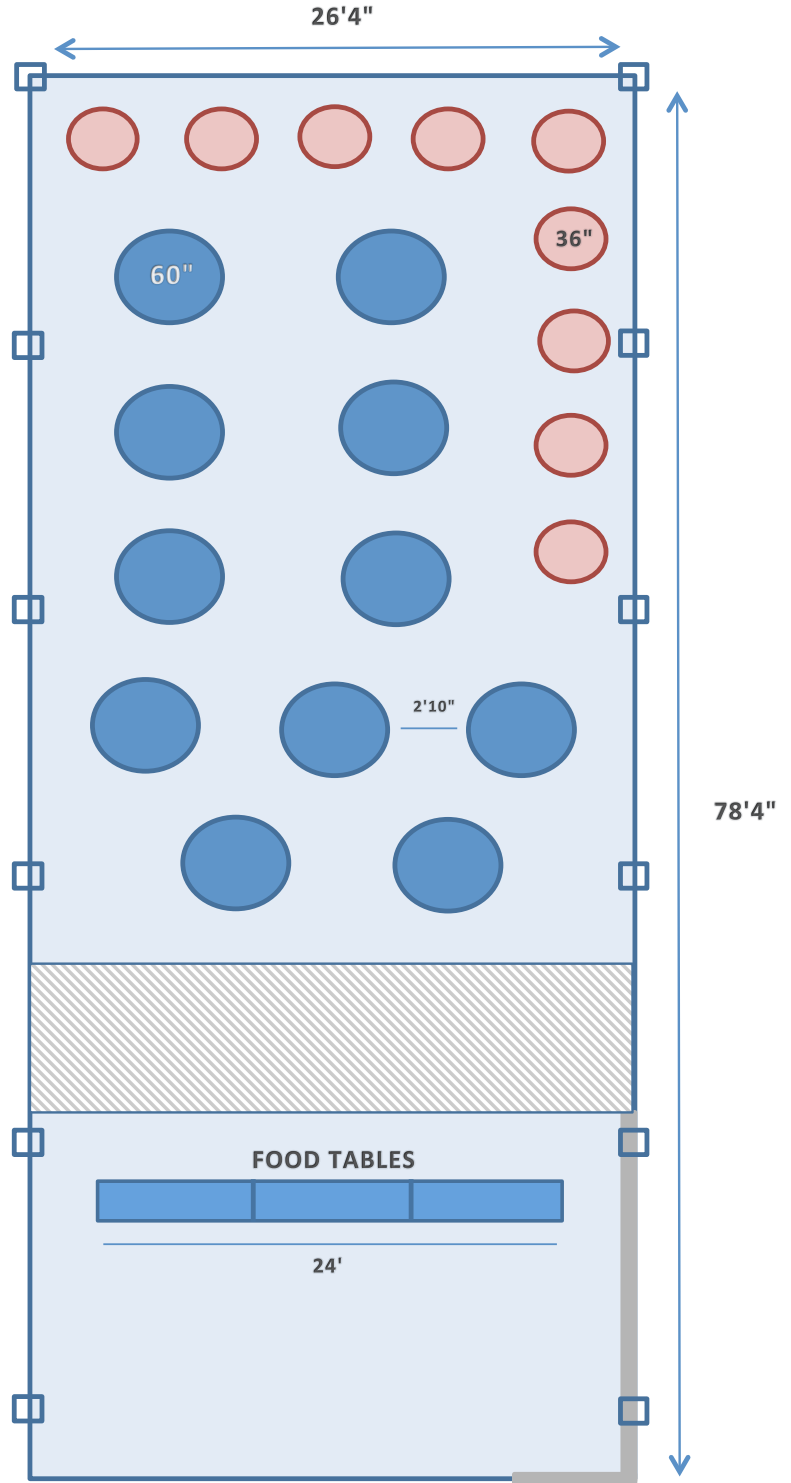

SOAP BOX DERBY®

Whitey Wahl Pavilion Layout

Seating for 88 people
11 round tables
8 people per table
120" round linen will hang to the floor
108" round linen will create a 24" drop over the table
96" round linen will create an 18" drop over the table

60" Round Table

36" Cocktail Table