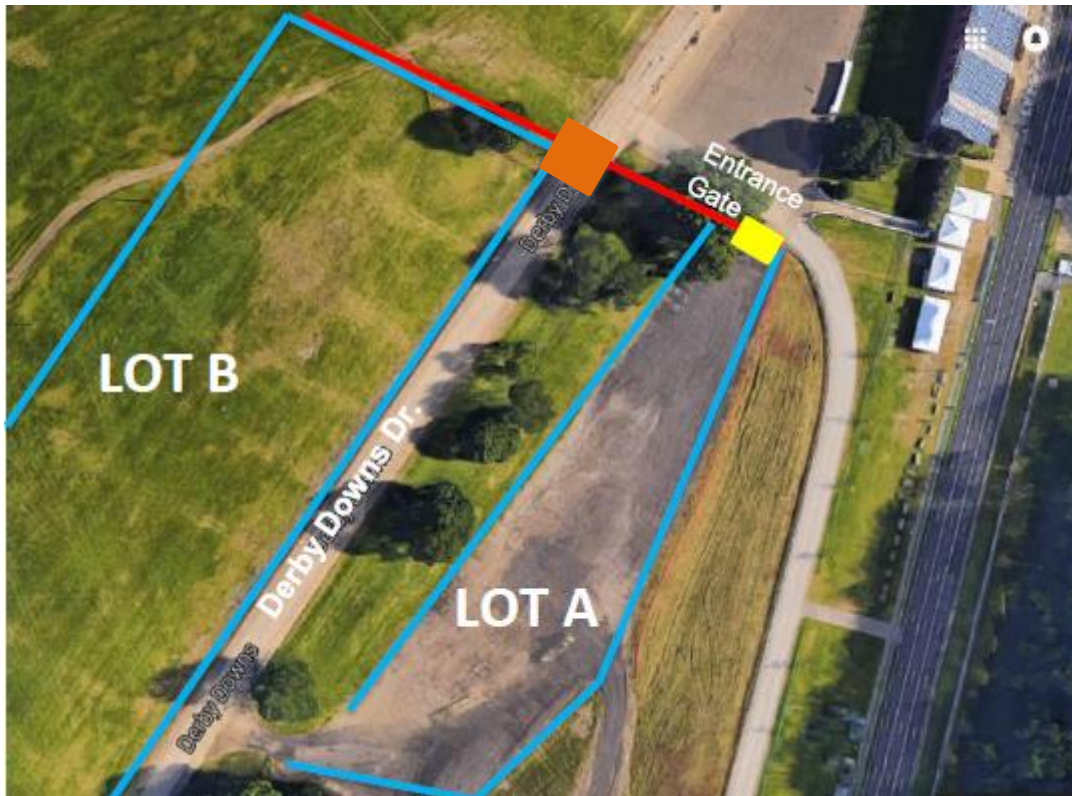

SOAP BOX DERBY®

United Way Corporate Derby Challenge presented
by Fallsway Equipment Company

General parking for the Corporate Derby Challenge events are free to the public in both Lot A and Lot B

The entrance for pedestrians from both lots is through the main entrance gate noted above in yellow.

The entrance for the tailgating car for your team is located at the orange square shown above.