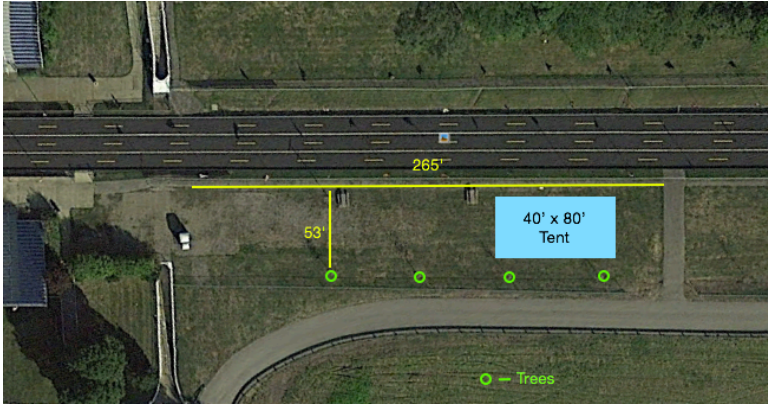

## 40' x 80' Tent Layout

Seating for 224 people

28 round tables

8 people per table

120" round linen will hang to the floor

108" round linen will create a 24" drop over the table

96" round linen will create an 18" drop over the table