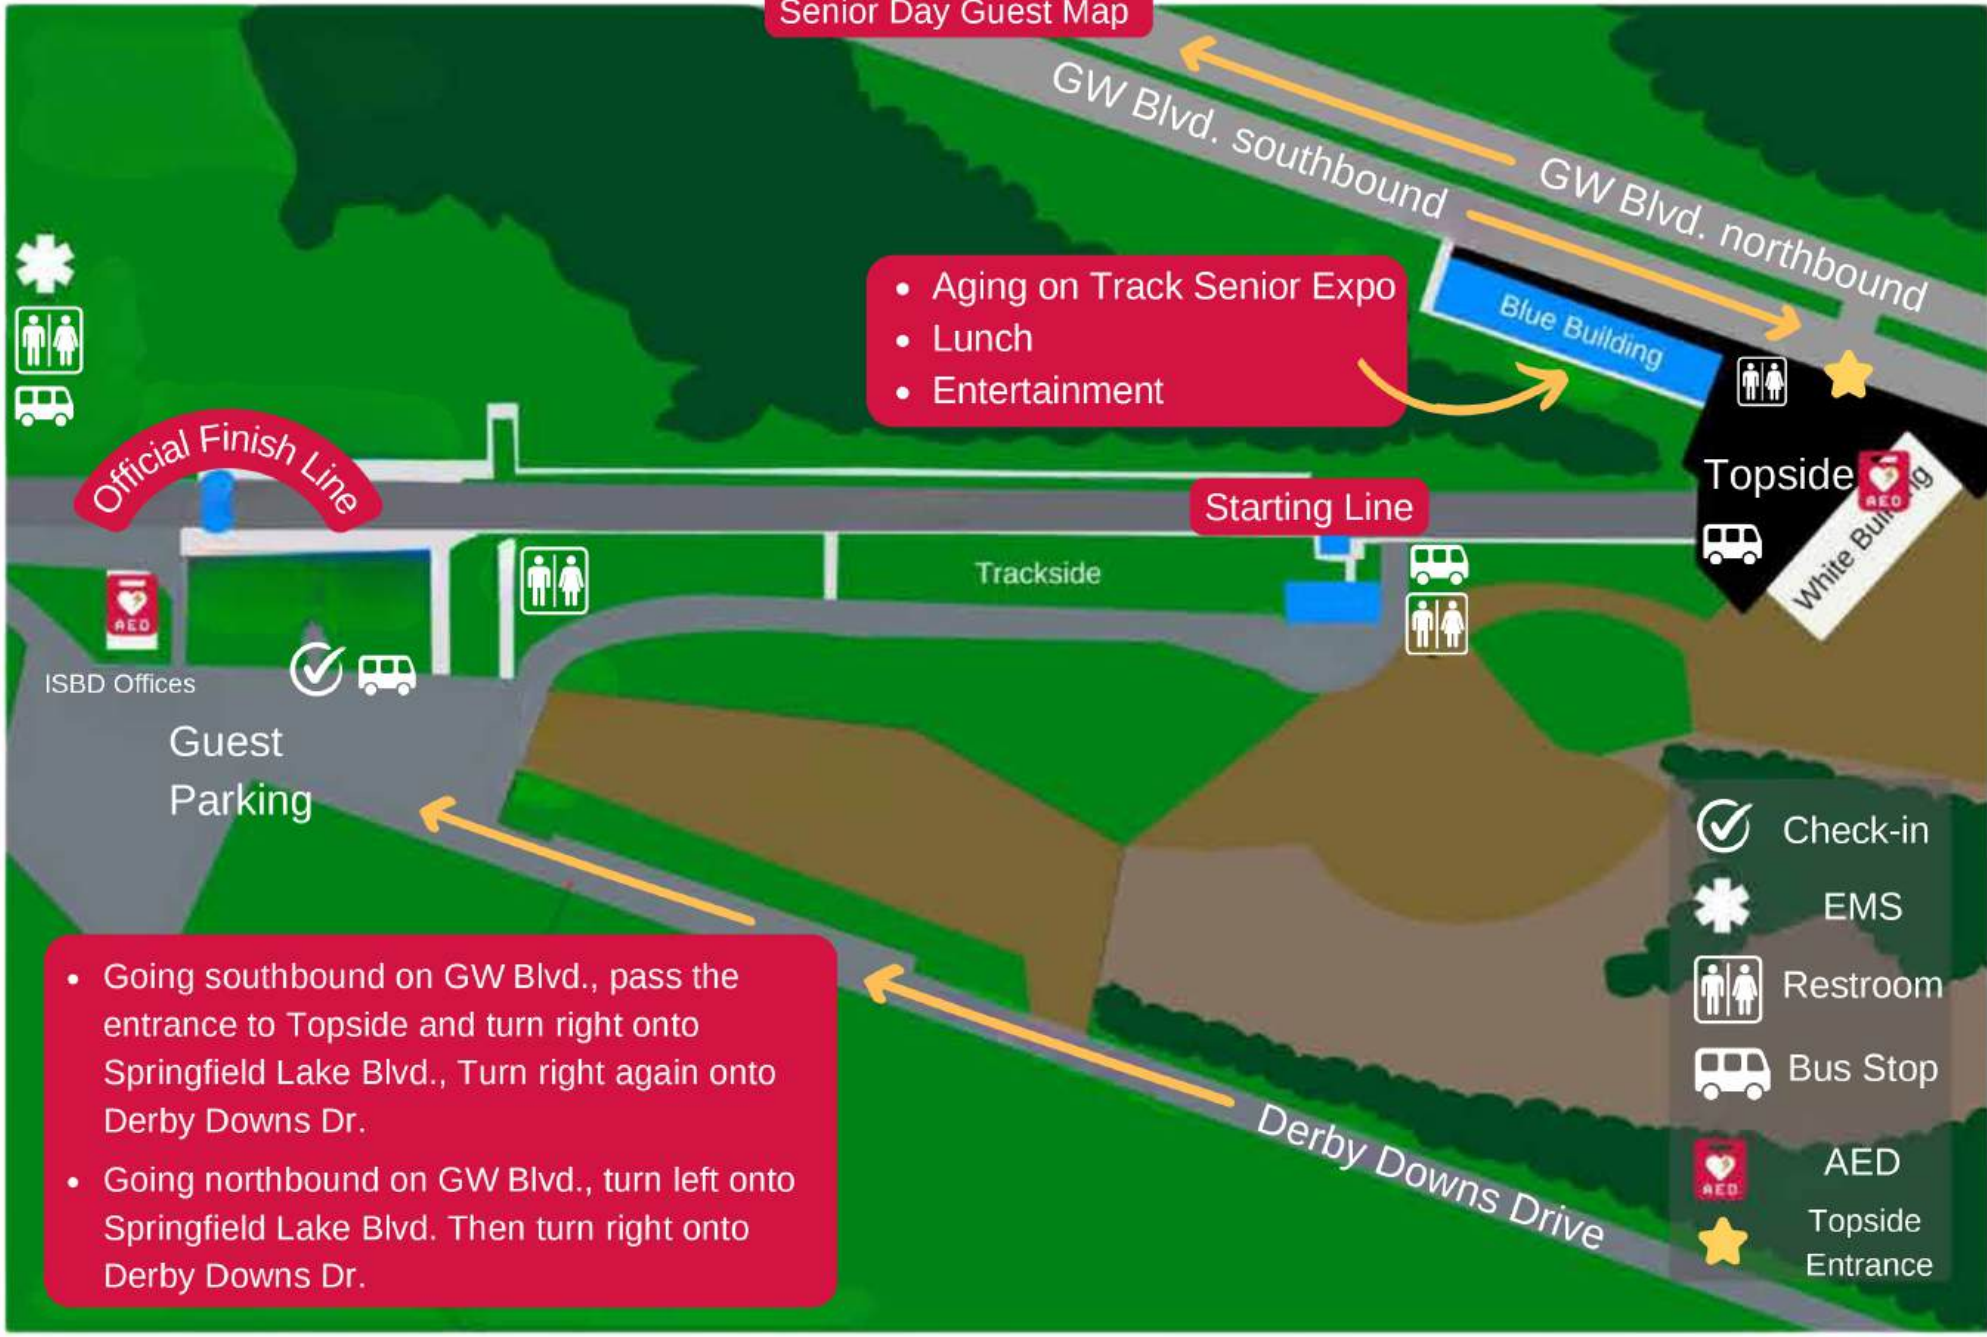

Senior Day Guest Map

- Aging on Track Senior Expo
- Lunch
- Entertainment

- Going southbound on GW Blvd., pass the entrance to Topside and turn right onto Springfield Lake Blvd., Turn right again onto Derby Downs Dr.
- Going northbound on GW Blvd., turn left onto Springfield Lake Blvd. Then turn right onto Derby Downs Dr.

- ✓ Check-in
- ✱ EMS
- ♿ Restroom
- 🚌 Bus Stop
- 📄 AED
- ★ Topside Entrance